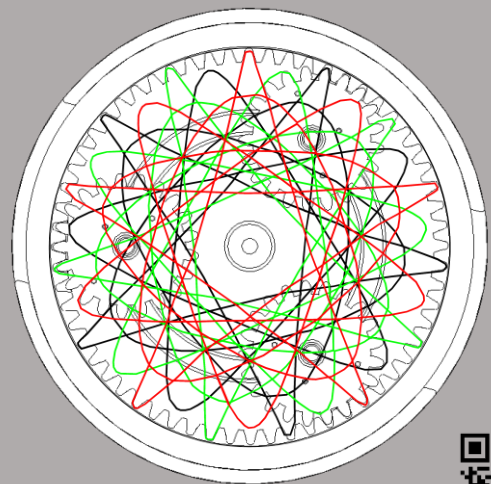

# WDT Distributor

The spirograph movement

[www.gee-coffee.com](http://www.gee-coffee.com)

**Name of Product**

GEE WDT Distributor

**Color**

Red

Blue

**Material**

Aluminium 、 Stainless and Tritan

**Compatible**

58mm Portafilter